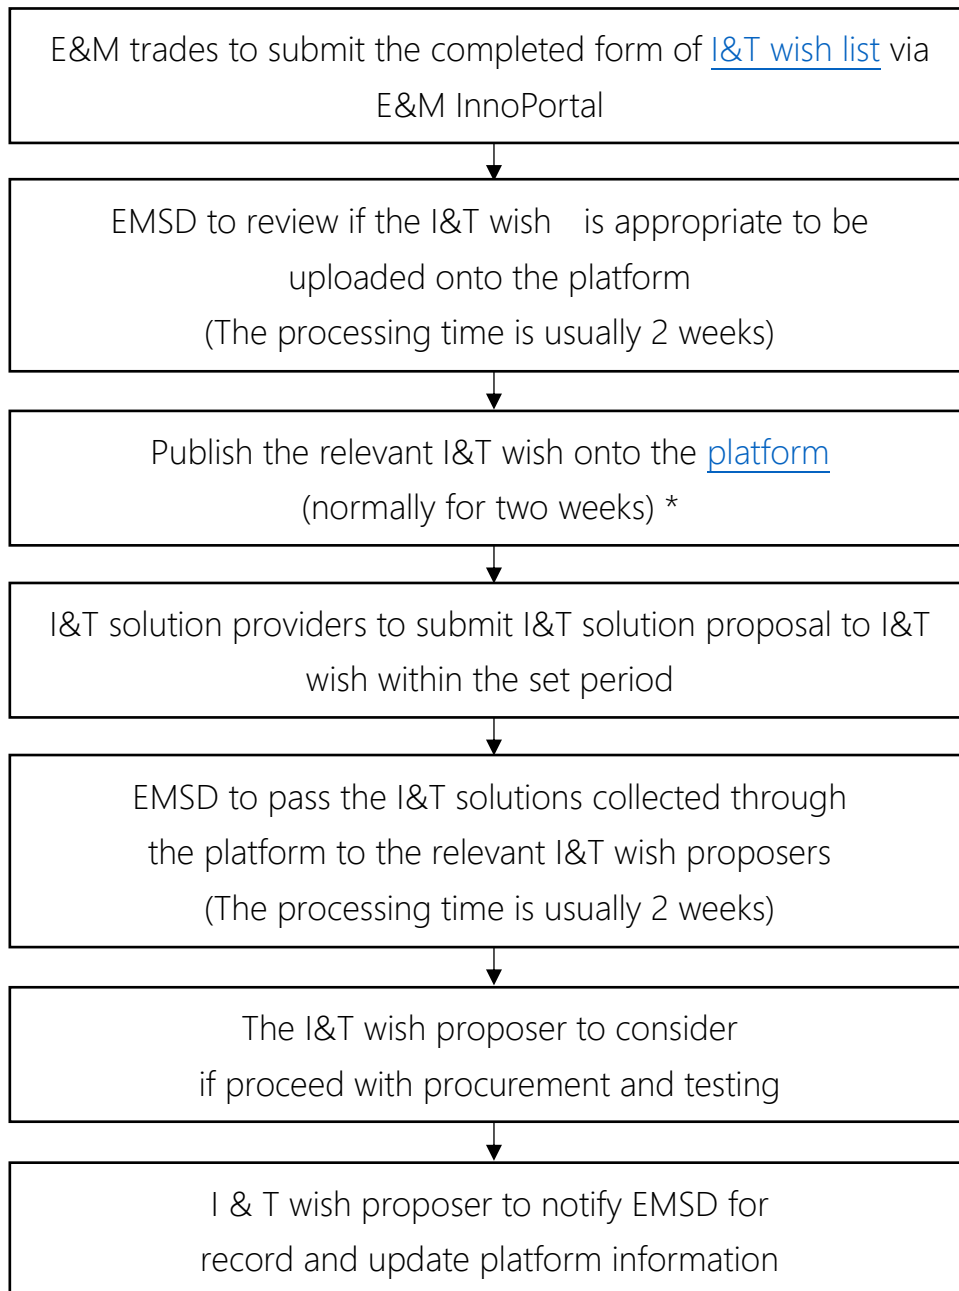

E&M InnoPortal – The Matching Process

For I&T Wishes proposed by Government Departments or EMSD Client Departments

*The publication period may vary upon request from the I&T wish list proposers

E&M InnoPortal – The Matching Process

For I&T Wishes proposed by the E&M trades

*The publication period may vary upon request from the I&T wish list proposers