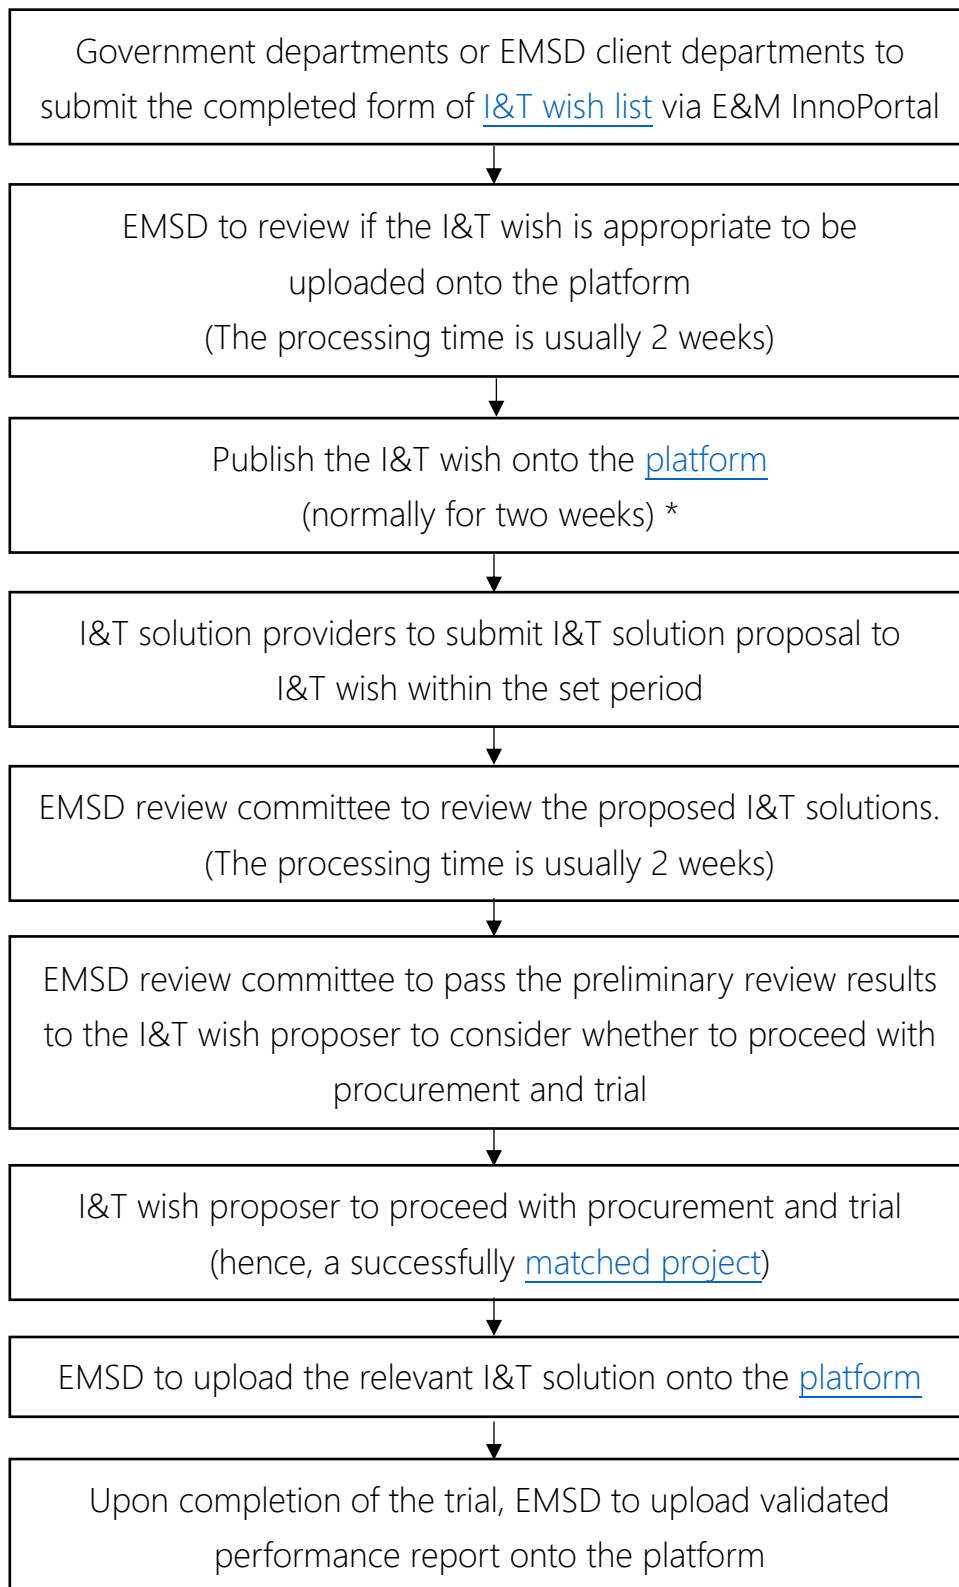

E&M InnoPortal – The Matching Process

For I&T Wishes proposed by Government Departments or EMSD Client Departments

*The publication period may vary upon request from the I&T wish list proposers

E&M InnoPortal – The Matching Process

For I&T Wishes proposed by the E&M trades

*The publication period may vary upon request from the I&T wish list proposers